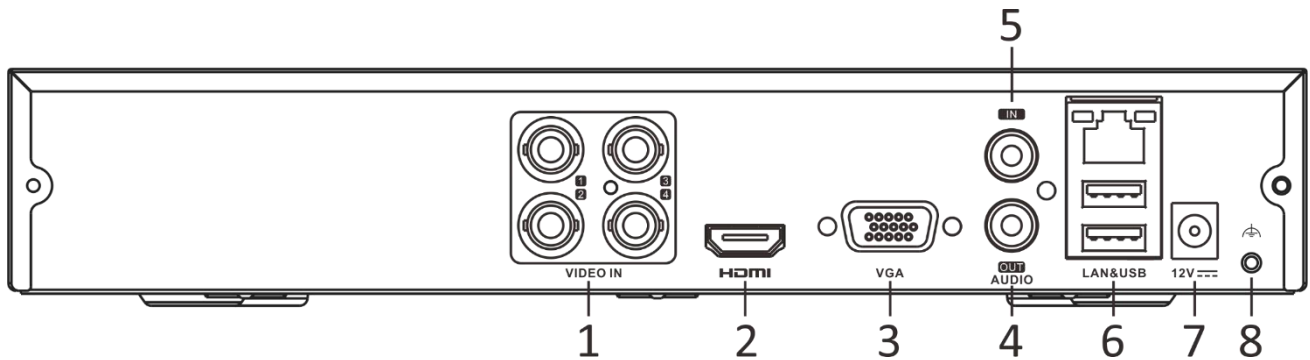

Physical Interface

No.	Description	No.	Description
1	Video and coaxial audio in	5	AUDIO IN, RCA connector
2	HDMI interface	6	LAN network interface and USB interface
3	VGA interface	7	12 VDC power input
4	AUDIO OUT, RCA connector	8	GND

Available Model

DS-7204HGHI-M1

Headquarters

No.555 Qianmo Road, Binjiang District,
Hangzhou 310051, China
T +86-571-8807-5998
www.hikvision.com

Follow us on social media to get the latest product and solution information.